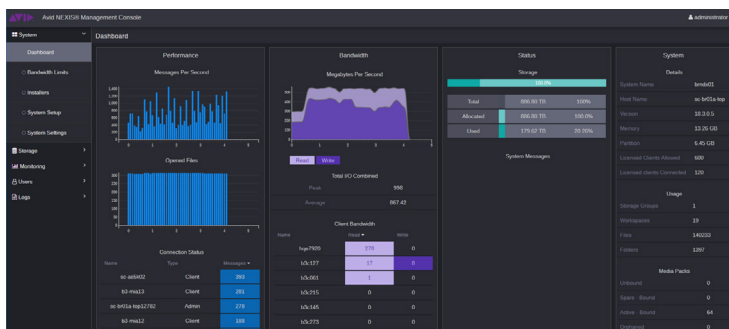

FOR MORE INFORMATION, VISIT avid.com/nexis-E5NL